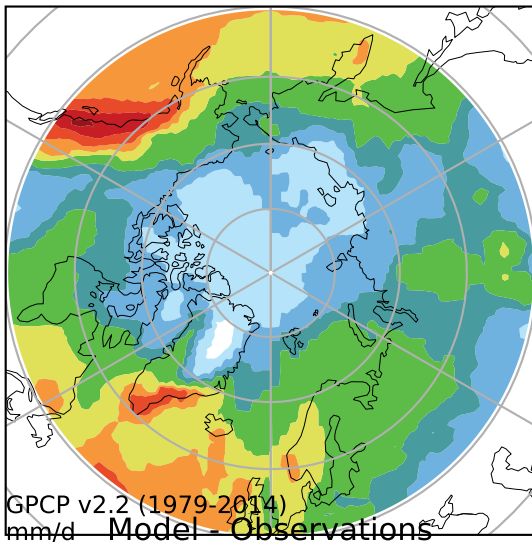

alpha3_min10nc_tk1_ZM_berg_GWD (2-6)
mm/day

Max 10.71
Mean 2.33
Min 0.33