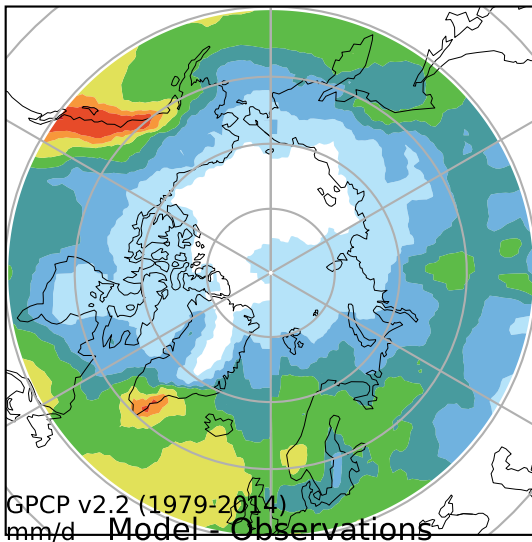

alpha3_min10nc_tk1_ZM_berg_GWD (2-6)
mm/day

Max 7.88
Mean 1.64
Min 0.31