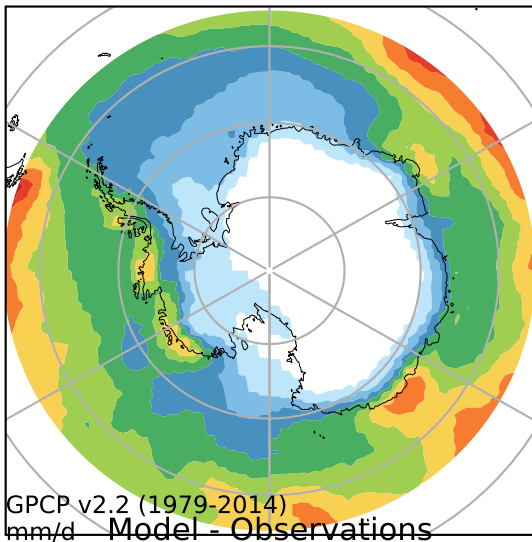

alpha3_min10nc_tk1_ZM_berg_GWD (2-6)
mm/day

Max 4.70
Mean 1.91
Min 0.03

GPCP v2.2 (1979-2014)
mm/d Model - Observations