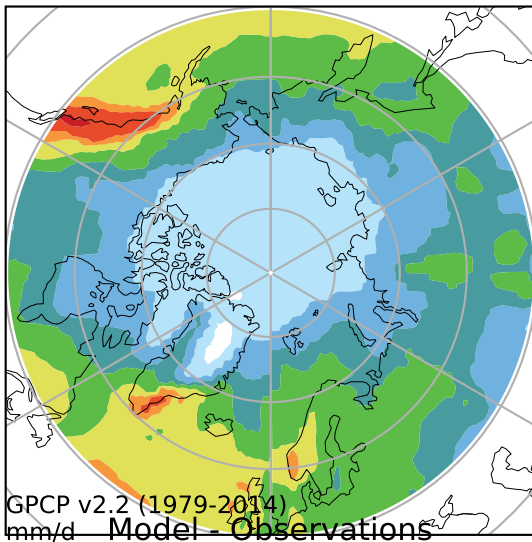

alpha3_min10nc_tk1_ZM_berg_GWD (2-6)
mm/day

Max	8.09
Mean	1.97
Min	0.34