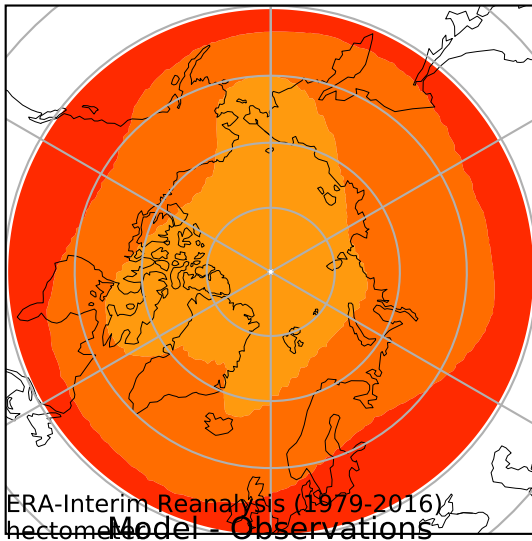

alpha3_min10nc_tk1_ZM_berg_GWD (2-6)
hectometer

Max 57.33
Mean 55.57
Min 54.46