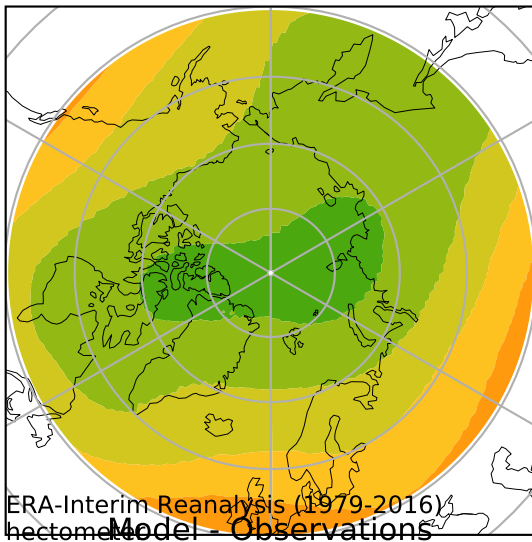

alpha3_min10nc_tk1_ZM_berg_GWD (2-6)
hectometer

Max 55.00
Mean 52.14
Min 50.69