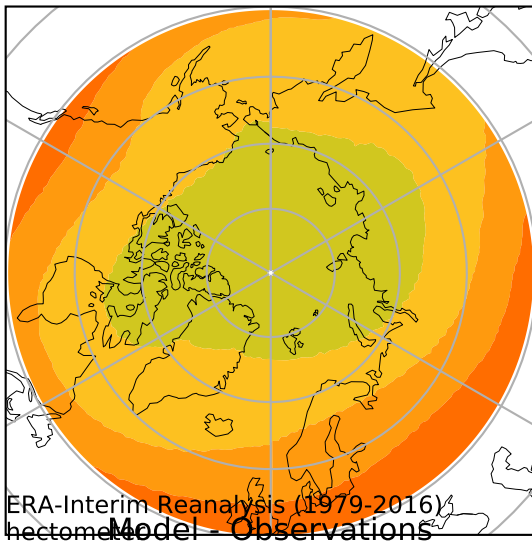

alpha3_min10nc_tk1_ZM_berg_GWD (2-6)
hectometer

Max 55.81
Mean 53.66
Min 52.28