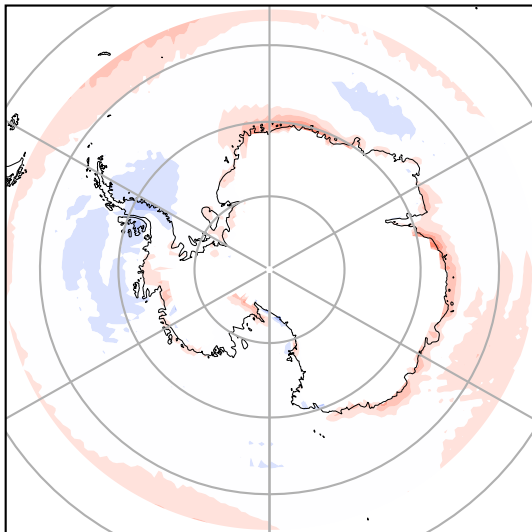

Model - Observations

Max 5.04
Mean 0.28
Min -5.72

RMSE 1.01
CORR 0.98