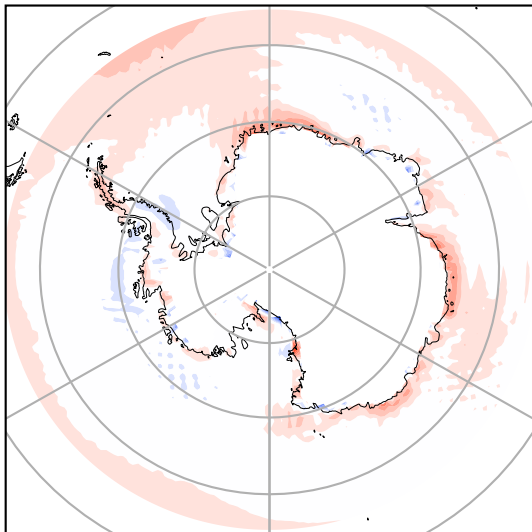

Model - Observations

Max 7.16
Mean 0.63
Min -10.70

RMSE 1.17
CORR 0.99