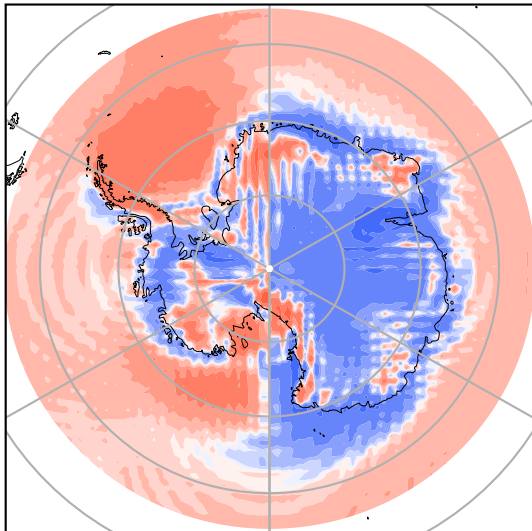

Model - Observations

Max 7.45
Mean -0.02
Min -10.55

RMSE 1.87
CORR 1.00