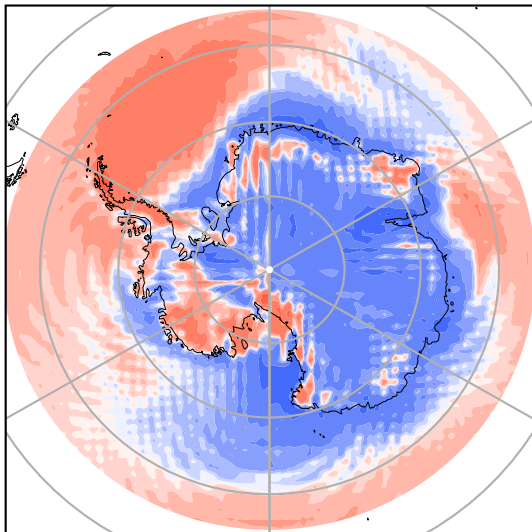

# Model - Observations

Max 7.58  
Mean -0.46  
Min -11.04

RMSE 2.15  
CORR 1.00