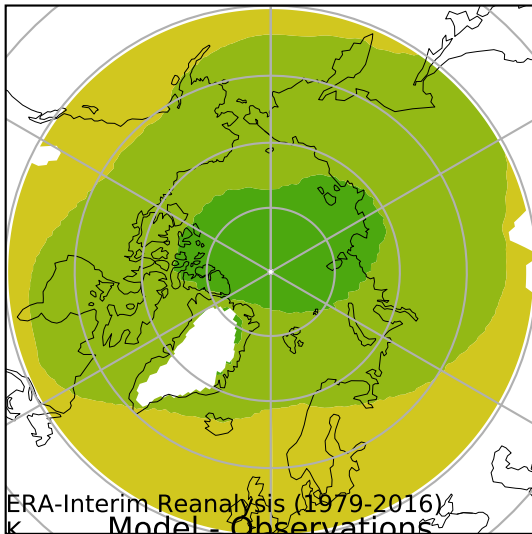

alpha3_min10nc_tk1_ZM_berg_GWD (2-6)

K

Max 277.77
Mean 267.23
Min 255.26

K Model - Observations