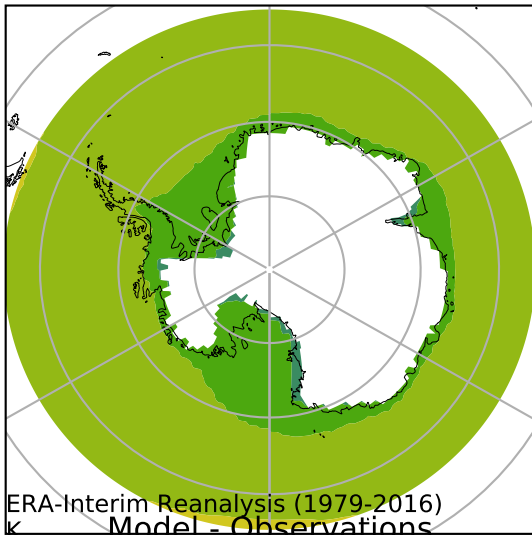

alpha3_min10nc_tk1_ZM_berg_GWD (2-6)

K

Max 270.75
Mean 263.54
Min 238.27

K Model - Observations