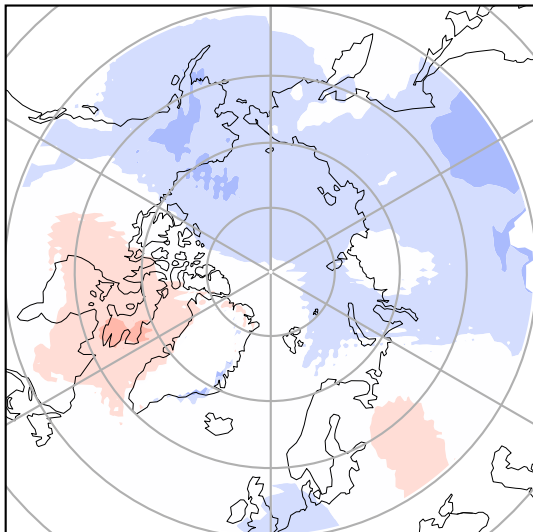

Model - Observations

Max 3.12
Mean -0.66
Min -4.07

RMSE 1.38
CORR 0.97