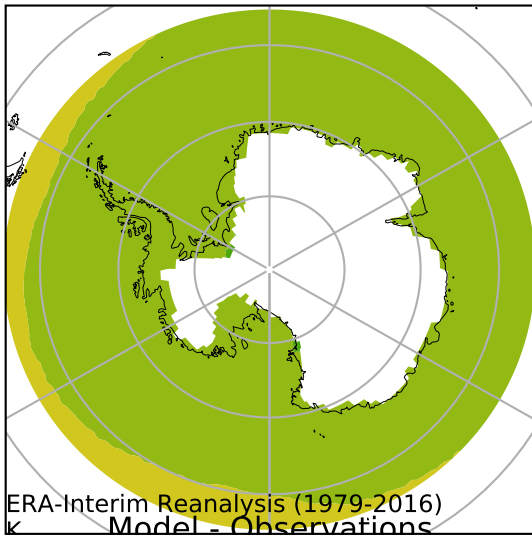

alpha3_min10nc_tk1_ZM_berg_GWD (2-6)

K

Max 272.69
Mean 267.00
Min 258.32

K Model - Observations