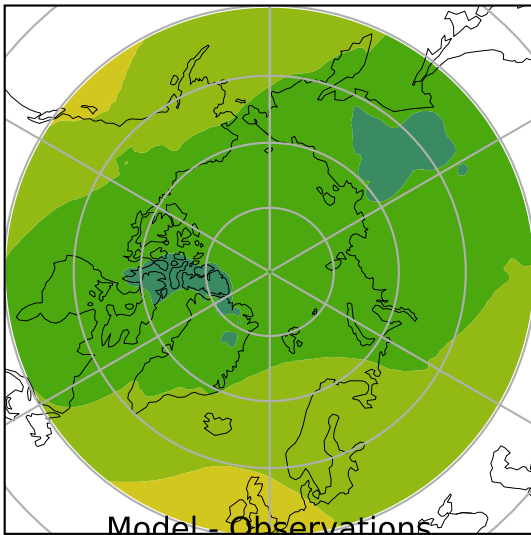

ERA-Interim Reanalysis (1979-2016)

K

Max 273.95
Mean 258.68
Min 244.56