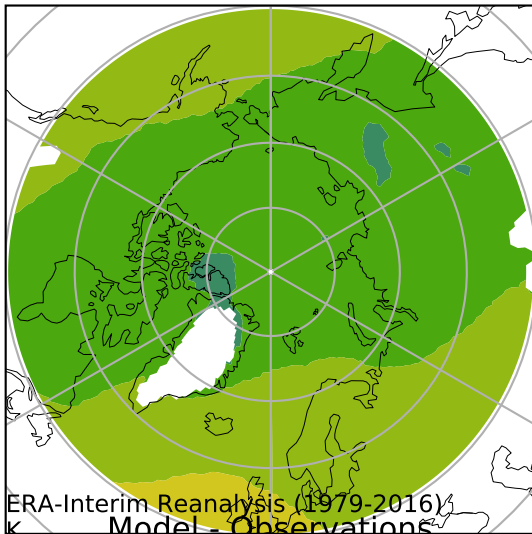

alpha3_min10nc_tk1_ZM_berg_GWD (2-6)

K

Max 273.49
Mean 258.32
Min 242.03

K Model - Observations