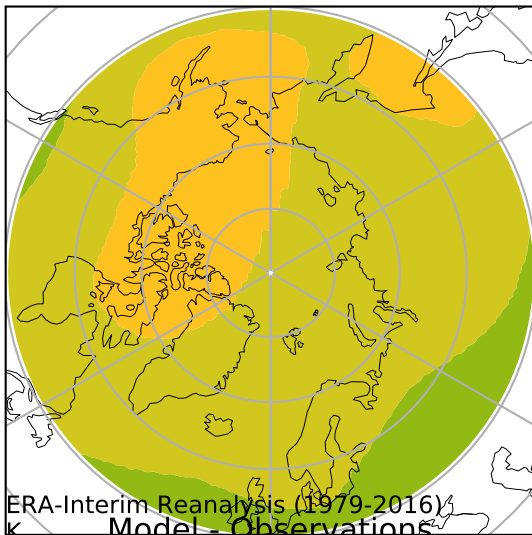

alpha3_min10nc_tk1_ZM_berg_GWD (2-6)

K

Model - Observations

Max 227.16
Mean 223.33
Min 215.96