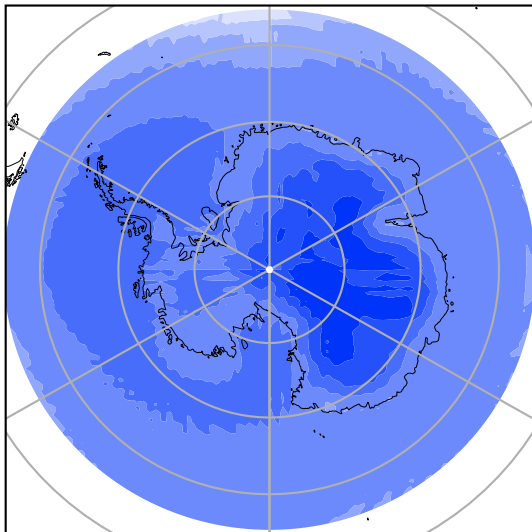

Model - Observations

Max -0.41
Mean -7.58
Min -21.57

RMSE 8.39
CORR 0.90