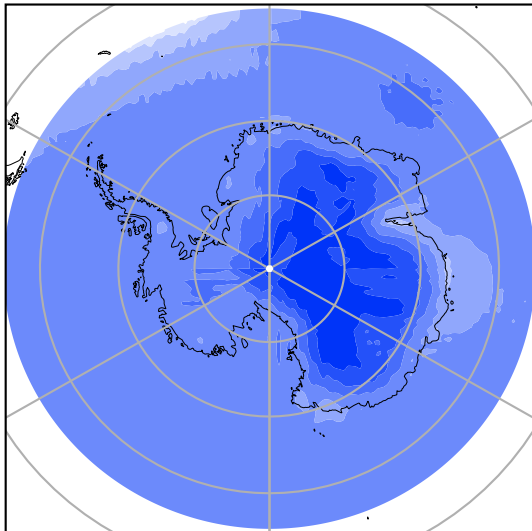

Model - Observations

Max -0.27
Mean -7.01
Min -22.39

RMSE 7.94
CORR 0.92