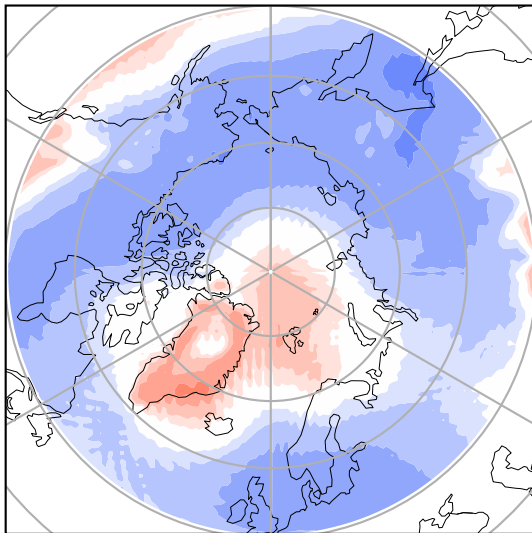

Model - Observations

Max 5.77
Mean -1.24
Min -4.61

RMSE 1.94
CORR 0.91