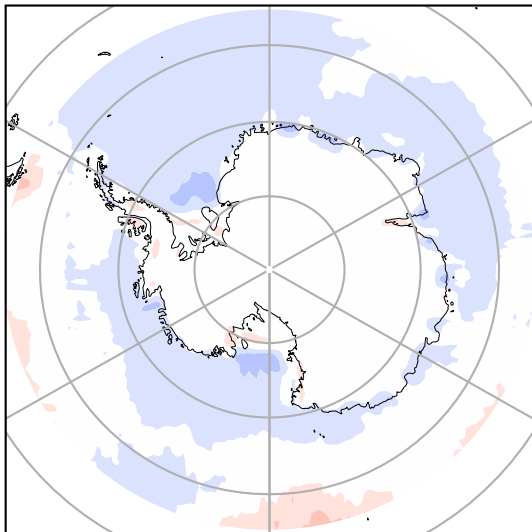

# Model - Observations

Max 26.45  
Mean -3.28  
Min -24.97

RMSE 6.06  
CORR 0.89