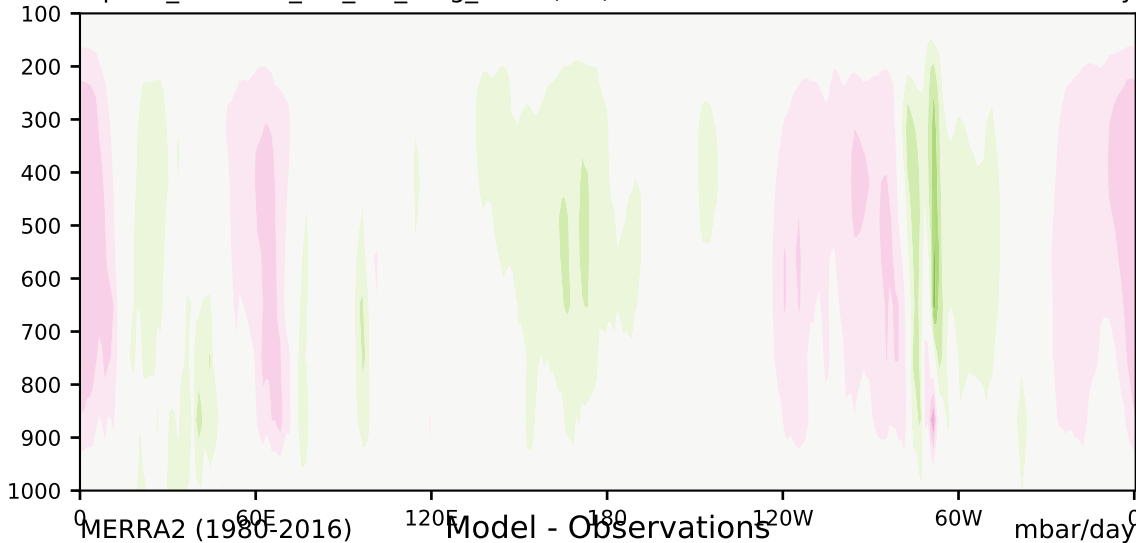

alpha3\_min10nc\_tk1\_ZM\_berg\_GWD (2-6)

mbar/day

Max 19.31  
Mean -0.24  
Min -22.67

35.0  
30.0  
25.0  
20.0  
15.0  
10.0  
5.0  
-5.0  
-10.0  
-15.0  
-20.0  
-25.0  
-30.0  
-35.0