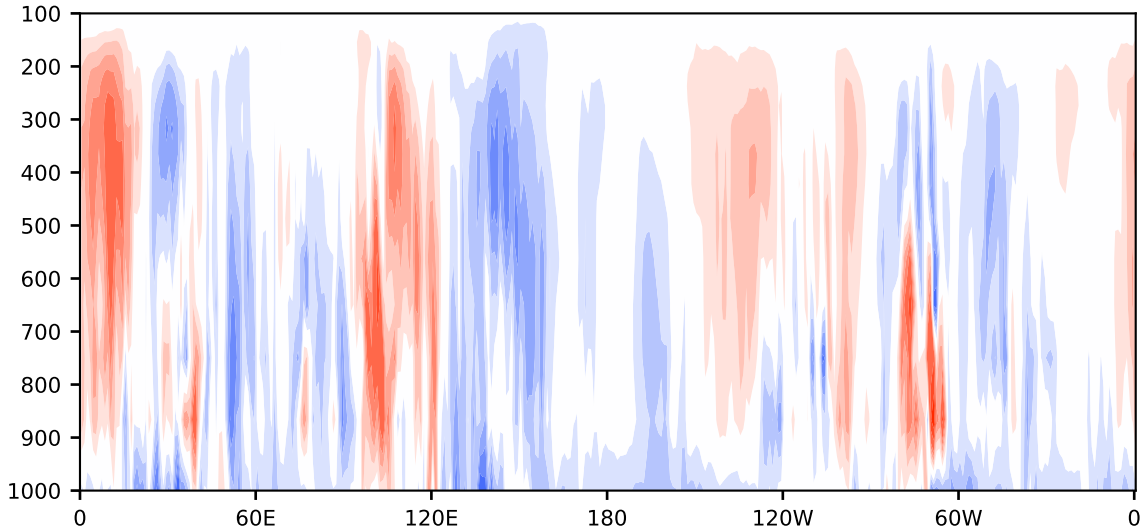

Model - Observations

Max 24.01
Mean -0.38
Min -14.31

RMSE 3.38
CORR 0.87