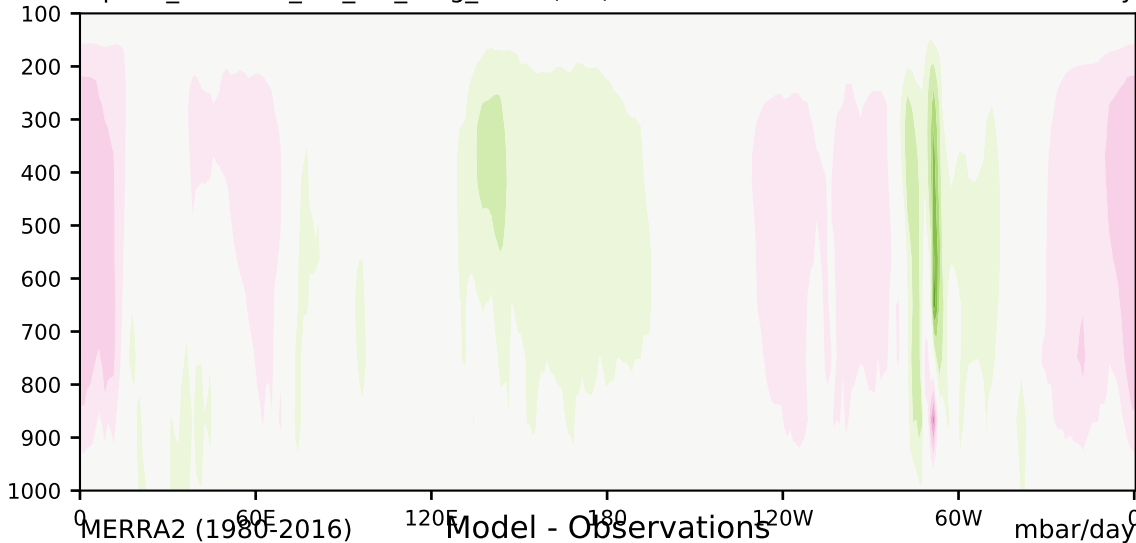

alpha3\_min10nc\_tk1\_ZM\_berg\_GWD (2-6)

mbar/day

Max 22.25  
Mean -0.25  
Min -28.42

35.0  
30.0  
25.0  
20.0  
15.0  
10.0  
5.0  
-5.0  
-10.0  
-15.0  
-20.0  
-25.0  
-30.0  
-35.0