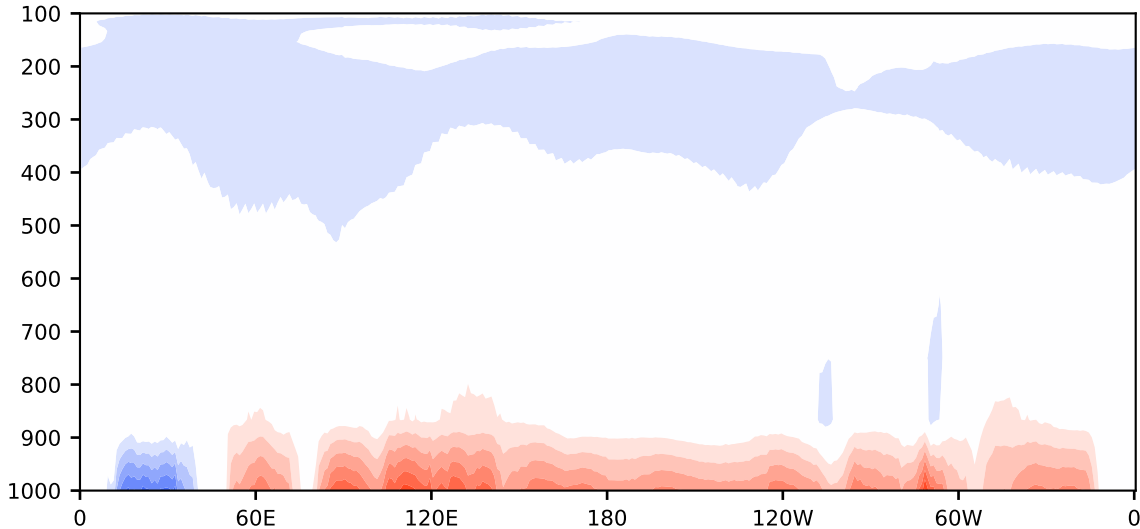

Model - Observations

Max 7.22
Mean -0.13
Min -5.44

RMSE 1.37
CORR 1.00