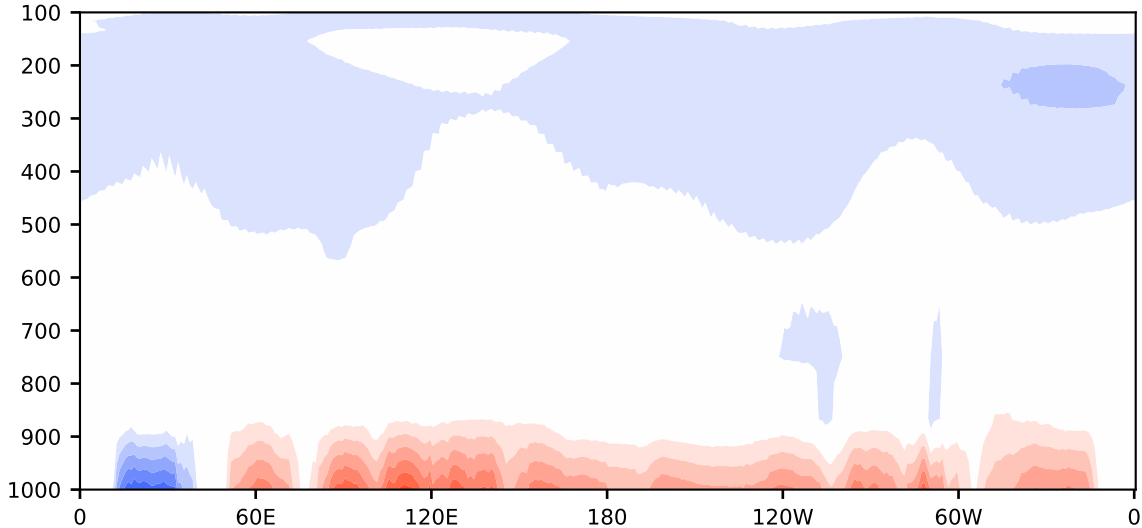

Model - Observations

Max 6.37
Mean -0.30
Min -5.94

RMSE 1.44
CORR 1.00