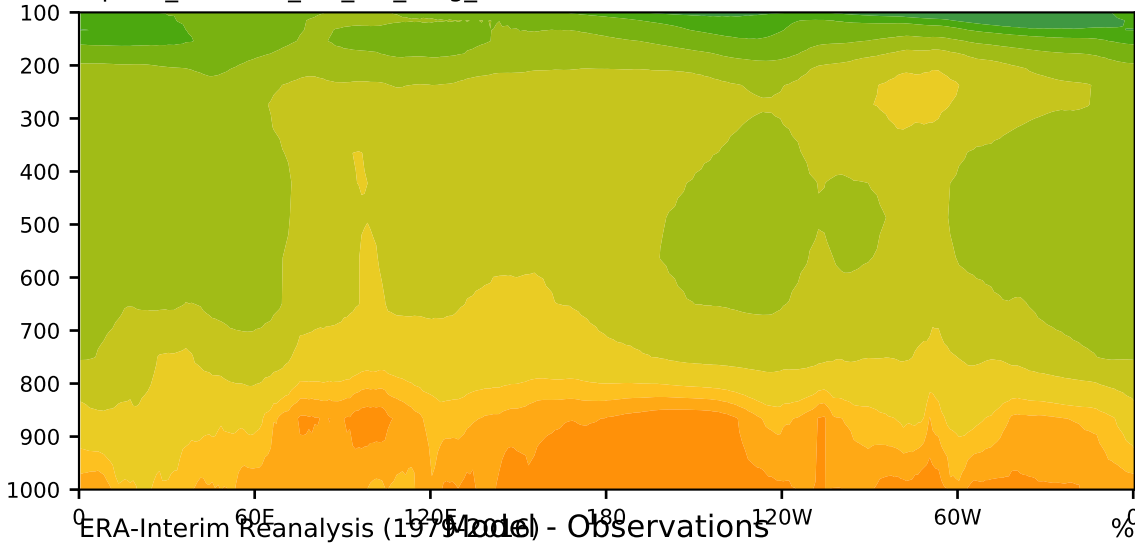

alpha3_min10nc_tk1_ZM_berg_GWD (2-6)

%

Max 84.51
Mean 57.36
Min 20.07

ERA-Interim Reanalysis (1979-2016) - Observations