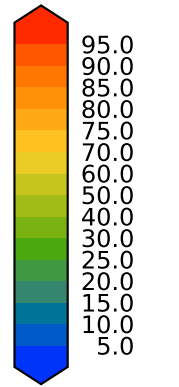

alpha3_min10nc_tk1_ZM_berg_GWD (2-6)

%

Max 84.51
Mean 57.36
Min 20.07

ERA-Interim Reanalysis (1979-2016) - Observations