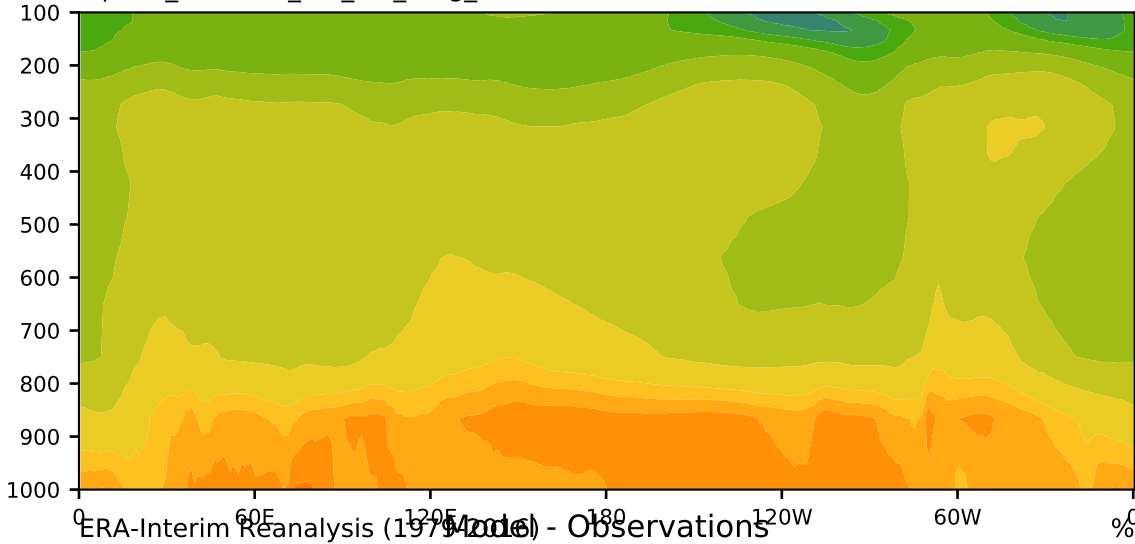

alpha3_min10nc_tk1_ZM_berg_GWD (2-6)

%
Max 86.09
Mean 57.58
Min 18.45

ERA-Interim Reanalysis (1979-2016) - Observations