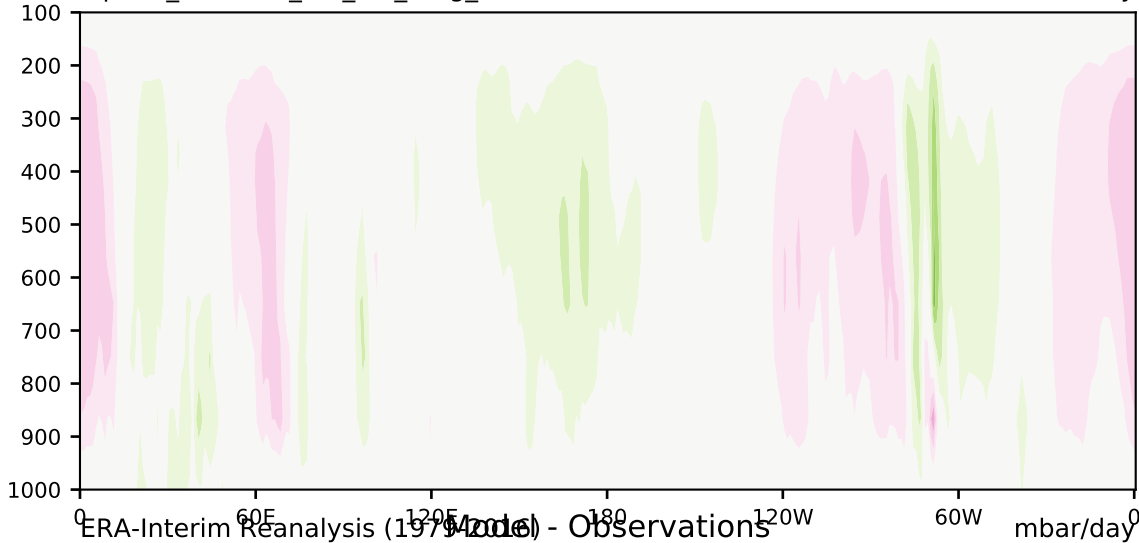

alpha3\_min10nc\_tk1\_ZM\_berg\_GWD (2-6)

mbar/day

Max 19.31  
Mean -0.24  
Min -22.67

35.0  
30.0  
25.0  
20.0  
15.0  
10.0  
5.0  
-5.0  
-10.0  
-15.0  
-20.0  
-25.0  
-30.0  
-35.0