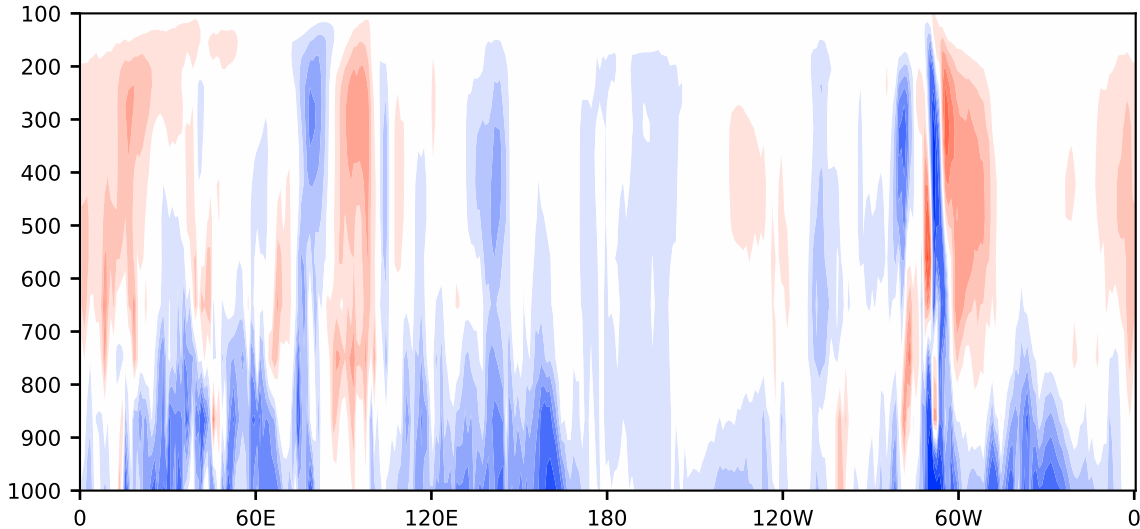

# Model - Observations

Max 17.12  
Mean -1.18  
Min -34.70

RMSE 3.41  
CORR 0.87