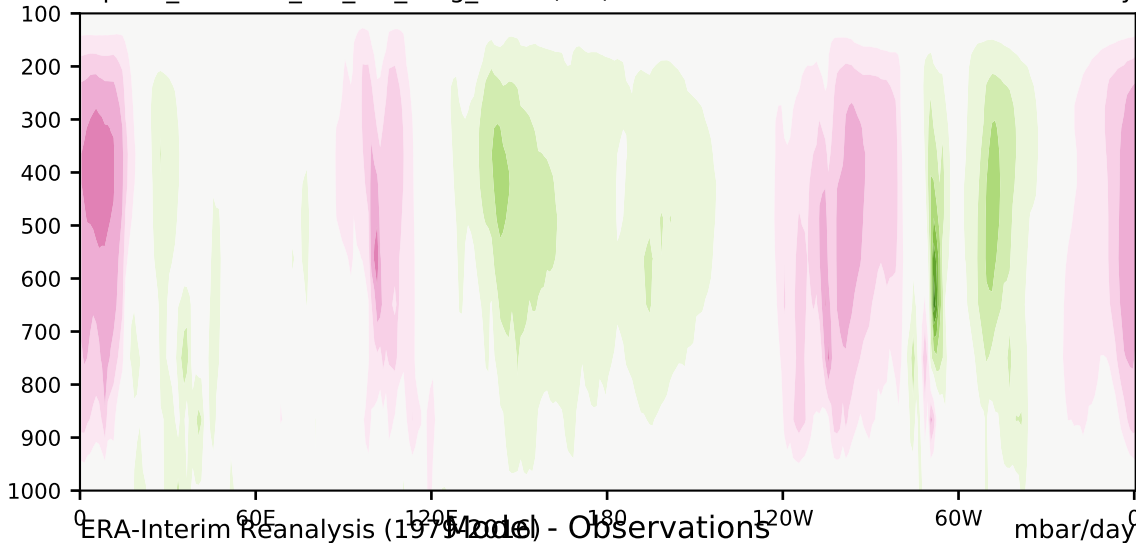

alpha3\_min10nc\_tk1\_ZM\_berg\_GWD (2-6)

mbar/day

Max 23.26  
Mean -0.24  
Min -33.19

35.0  
30.0  
25.0  
20.0  
15.0  
10.0  
5.0  
-5.0  
-10.0  
-15.0  
-20.0  
-25.0  
-30.0  
-35.0