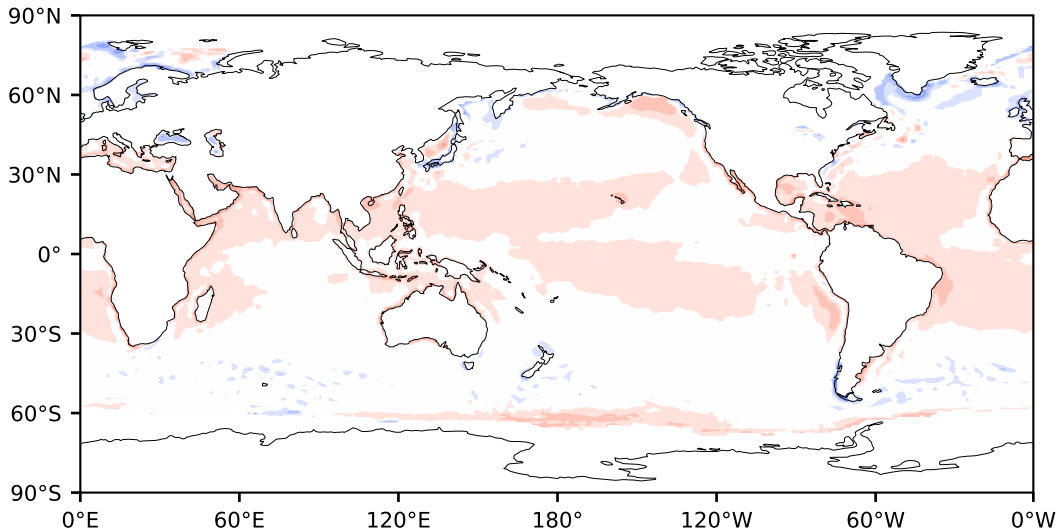

Model - Observations

Max 80.88
Mean 3.64
Min -88.65

RMSE 7.37
CORR 0.71