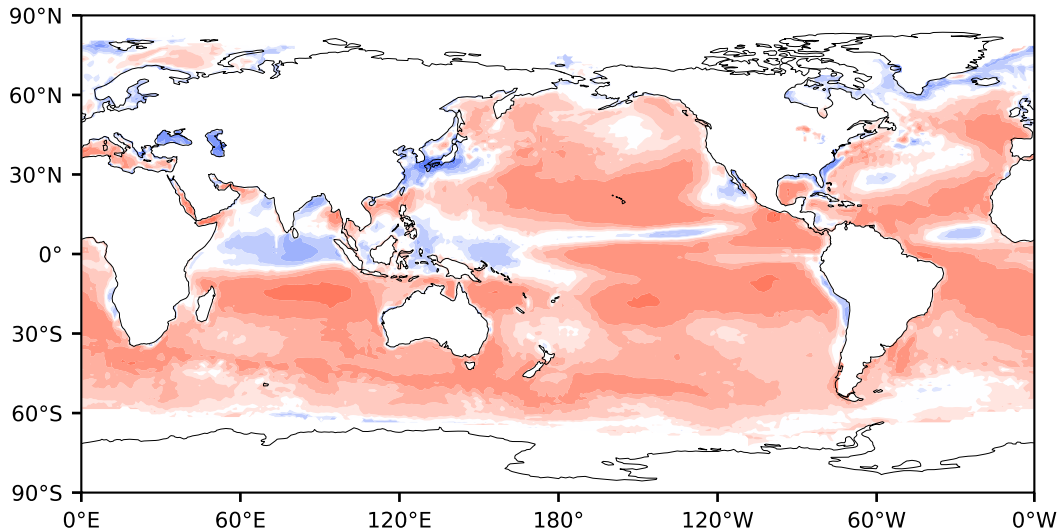

# Model - Observations

Max 157.05  
Mean 18.56  
Min -129.43

RMSE 26.97  
CORR 0.91