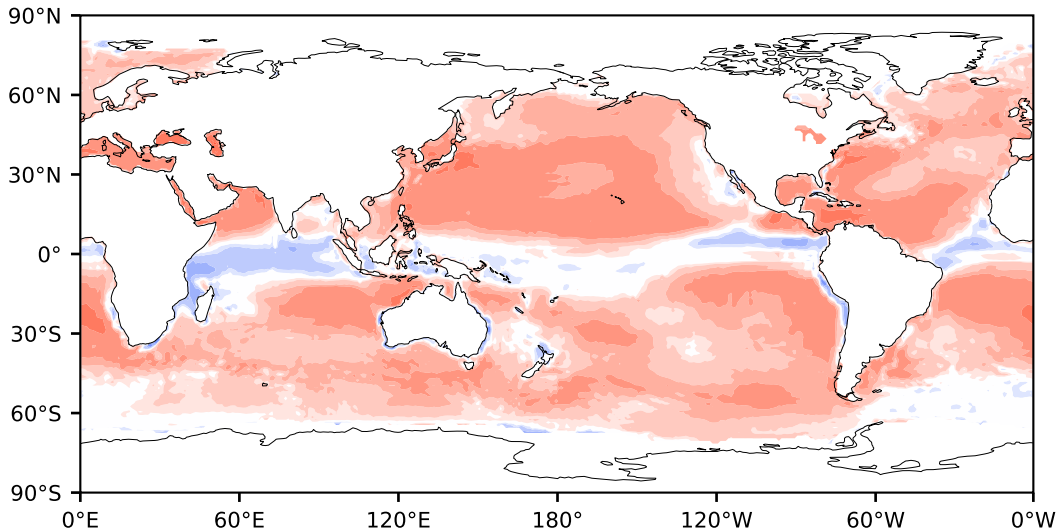

Model - Observations

Max 117.24
Mean 19.61
Min -138.96

RMSE 26.64
CORR 0.92