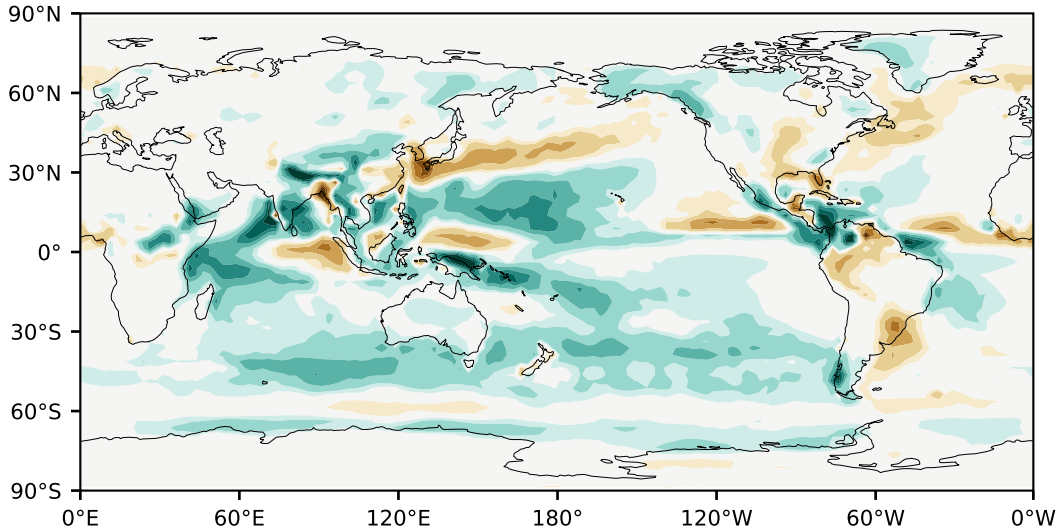

Model - Observations

Max 9.89
Mean 0.43
Min -9.66

RMSE 1.29
CORR 0.89