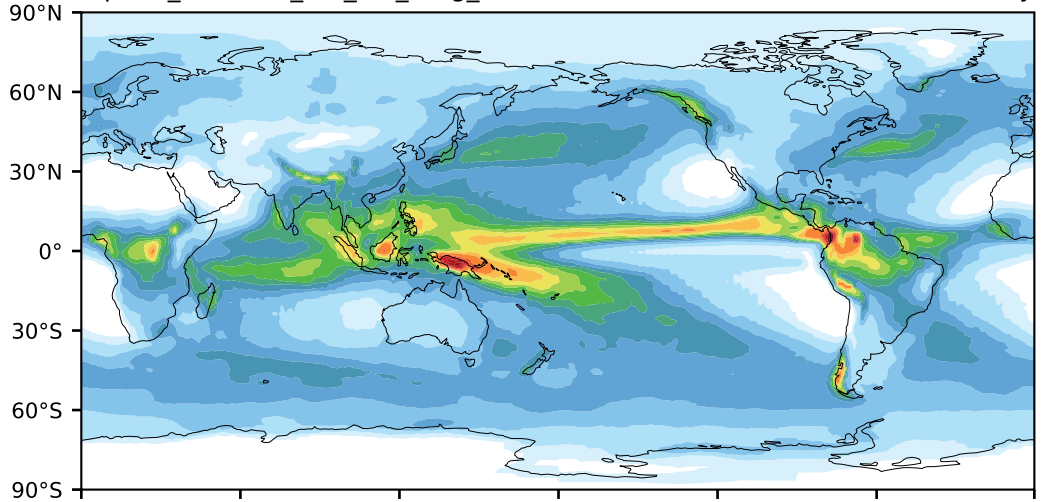

alpha3_min10nc_tk1_ZM_berg_GWD (2-6)

mm/day

Max 20.12
Mean 3.09
Min 0.03

GPCP_v2.3 (1979-2017) Model - Observations

mm/d