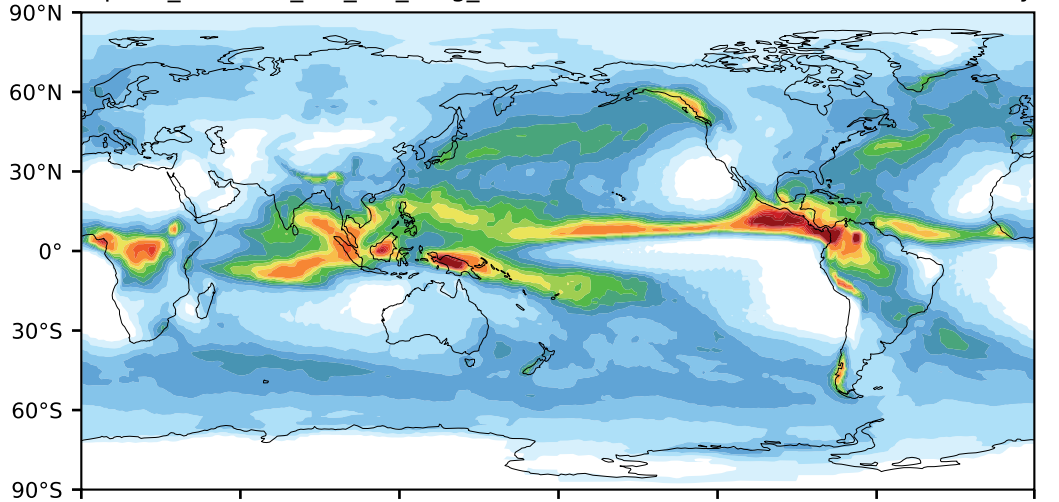

alpha3_min10nc_tk1_ZM_berg_GWD (2-6)

mm/day

Max 27.19
Mean 3.08
Min 0.00

GPCP_v2.2 (1979-2014) Model - Observations mm/d