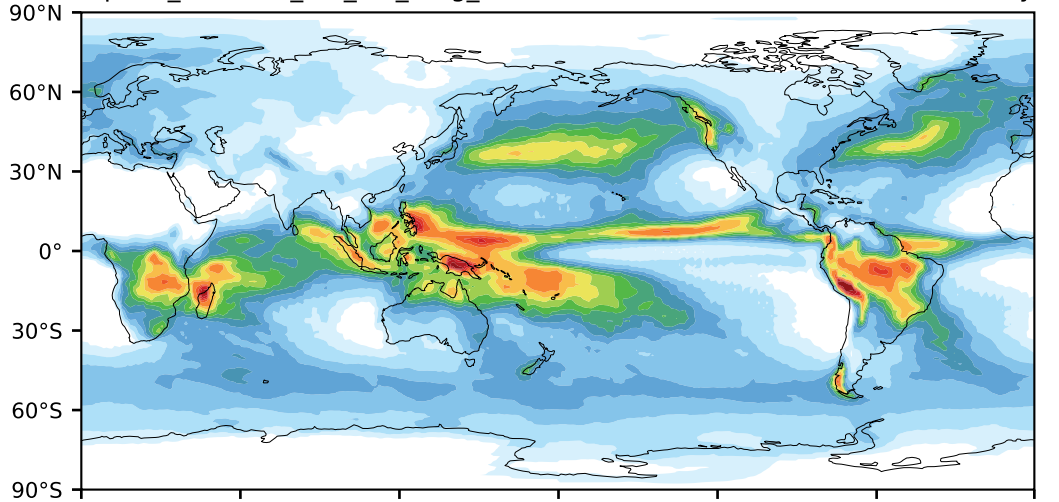

alpha3_min10nc_tk1_ZM_berg_GWD (2-6)

mm/day

Max 20.80
Mean 3.09
Min 0.00

GPCP_v2.2 (1979-2014) Model - Observations mm/d