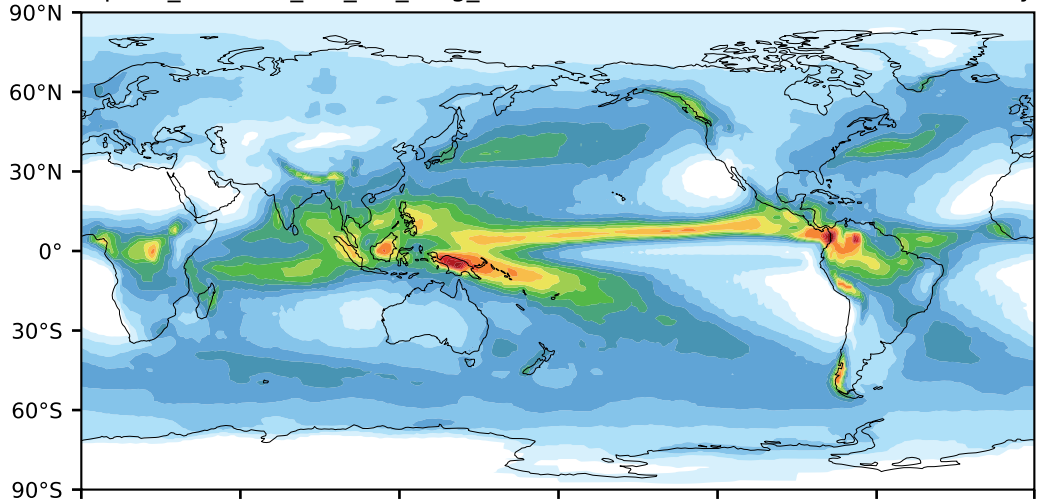

alpha3_min10nc_tk1_ZM_berg_GWD (2-6)

mm/day

Max 20.12
Mean 3.09
Min 0.03

GPCP_v2.2 (1979-2014) Model - Observations mm/d