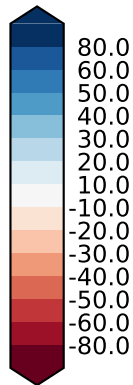

Model - Observations

Max 56.76
Mean -38.95
Min -130.35

RMSE 45.12
CORR 0.70