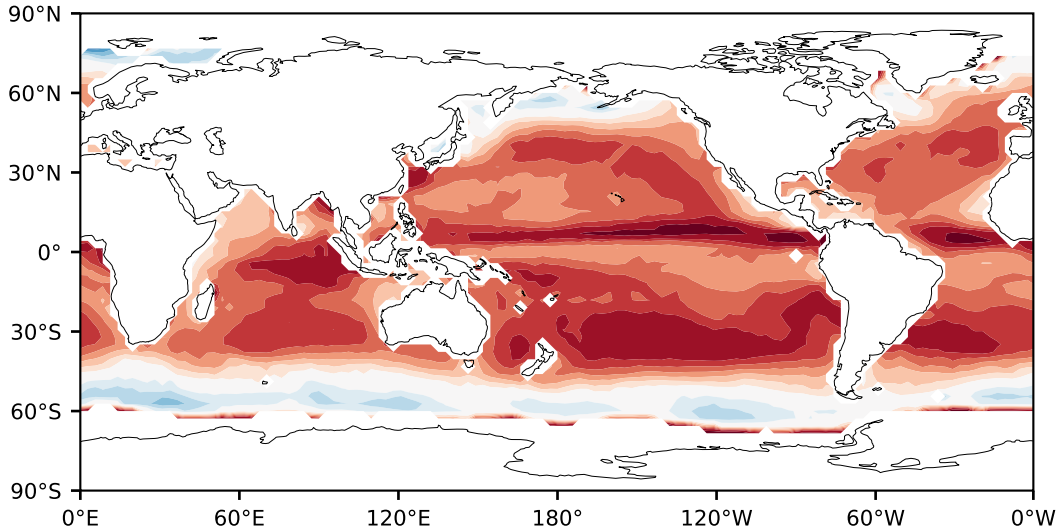

Model - Observations

Max 56.76
Mean -38.95
Min -130.35

RMSE 45.12
CORR 0.70