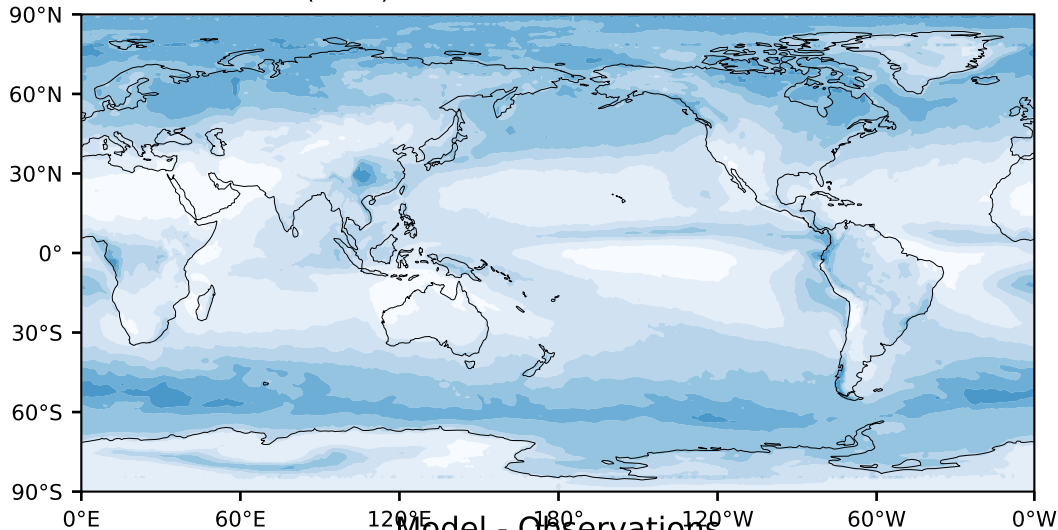

MODIS Simulator (None)

%

Max 75.46
Mean 23.87
Min 0.18

Model - Observations

95.0
85.0
75.0
65.0
55.0
45.0
35.0
25.0
15.0
5.0