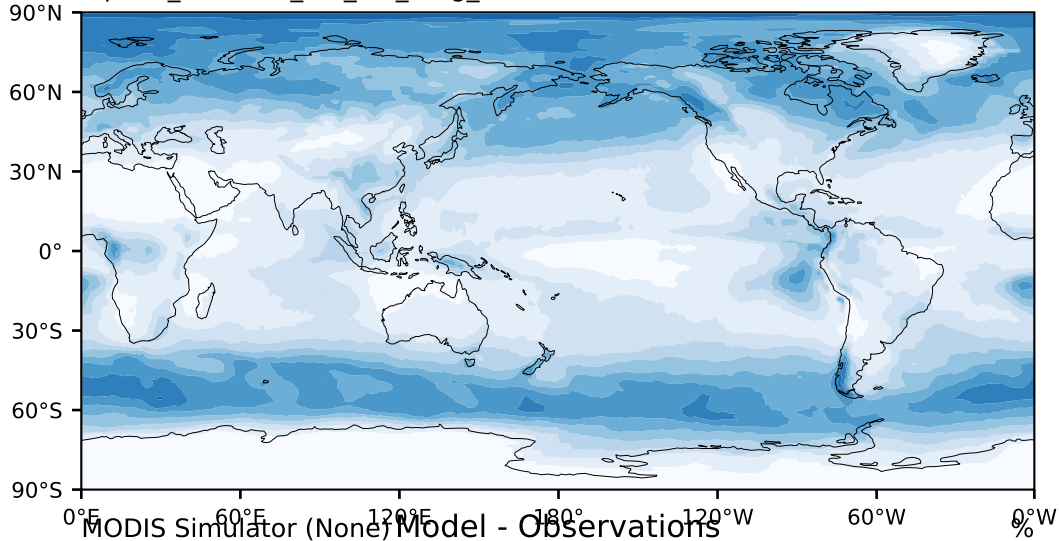

alpha3_min10nc_tk1_ZM_berg_GWD (2-6)

%

Max 78.56
Mean 25.11
Min 0.00

MODIS Simulator (None) Model - Observations