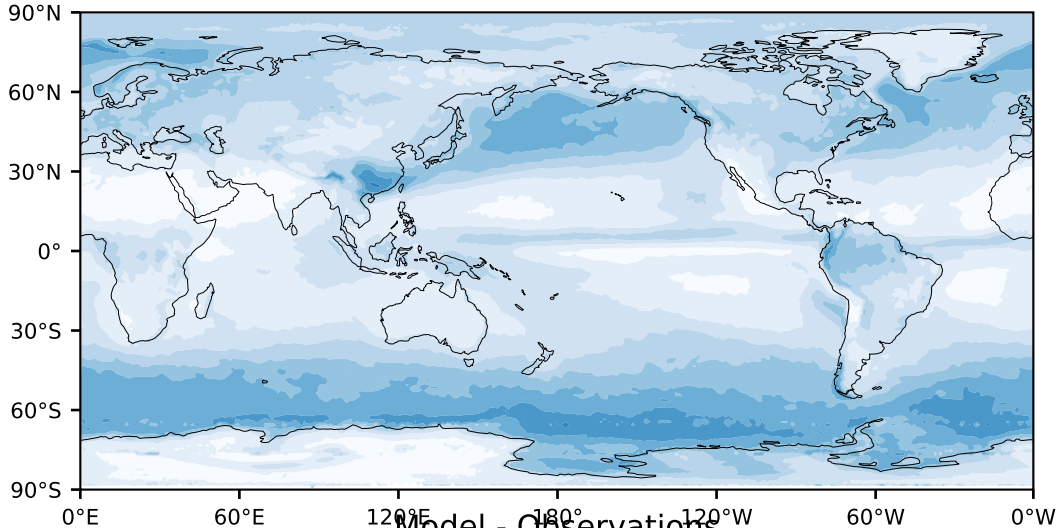

MODIS Simulator (None)

%

Max 84.77
Mean 22.83
Min 0.31

Model - Observations