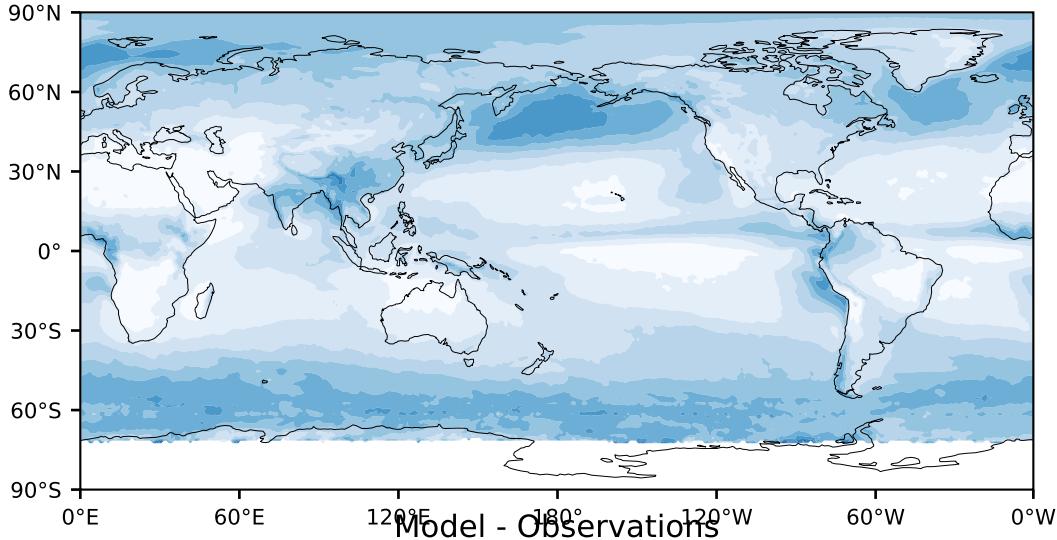

MODIS Simulator (None)

%

Max 100.00  
Mean 23.40  
Min 0.00

95.0  
85.0  
75.0  
65.0  
55.0  
45.0  
35.0  
25.0  
15.0  
5.0