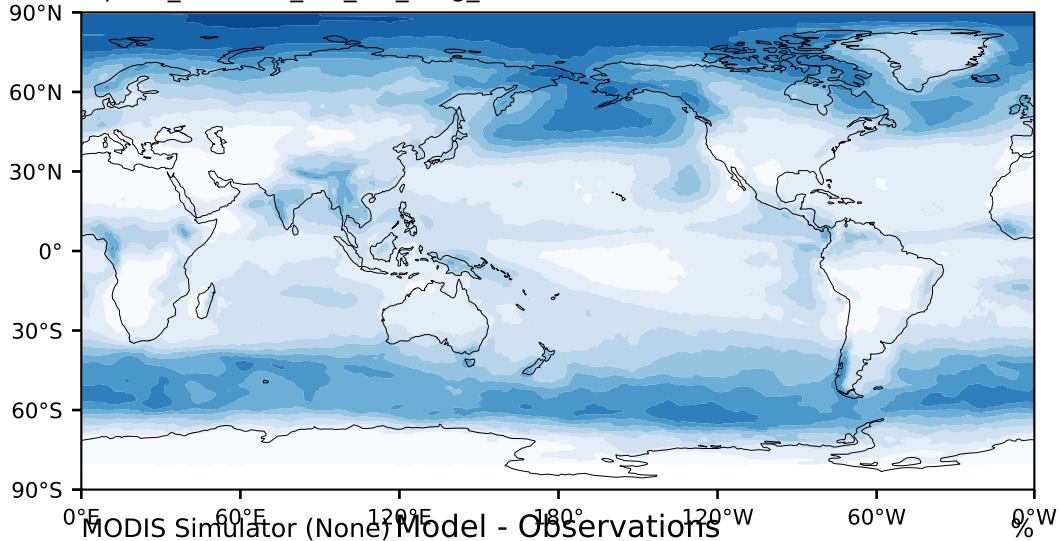

alpha3_min10nc_tk1_ZM_berg_GWD (2-6)

%

Max 86.64
Mean 25.06
Min 0.00

MODIS Simulator (None) Model - Observations