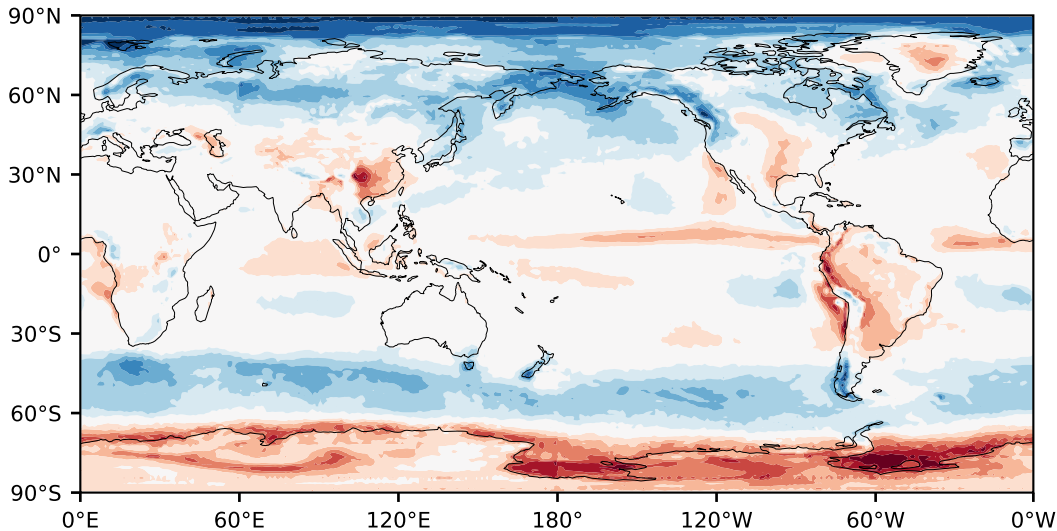

Model - Observations

Max 40.19
Mean 1.36
Min -43.06

RMSE 8.19
CORR 0.90