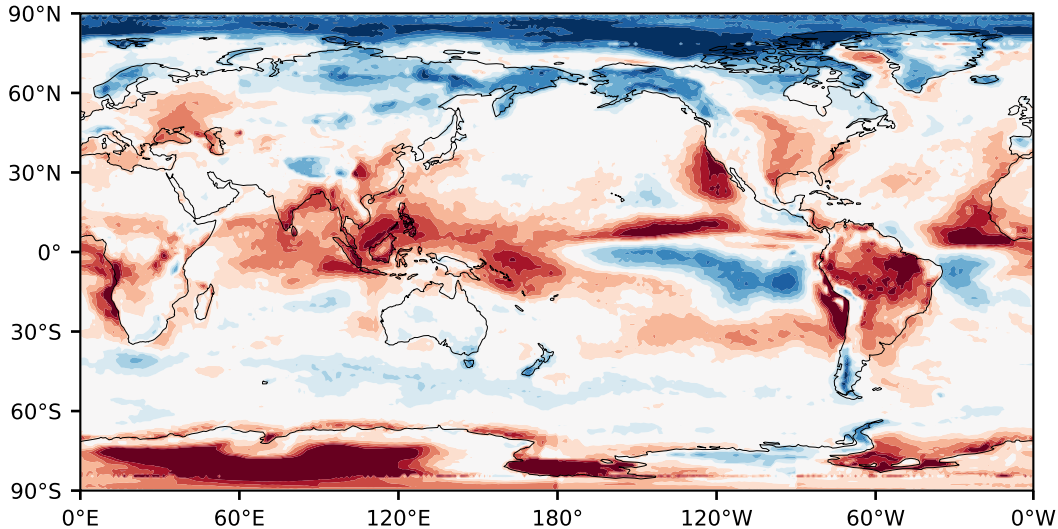

Model - Observations

Max 56.29
Mean -4.11
Min -75.18

RMSE 12.47
CORR 0.87