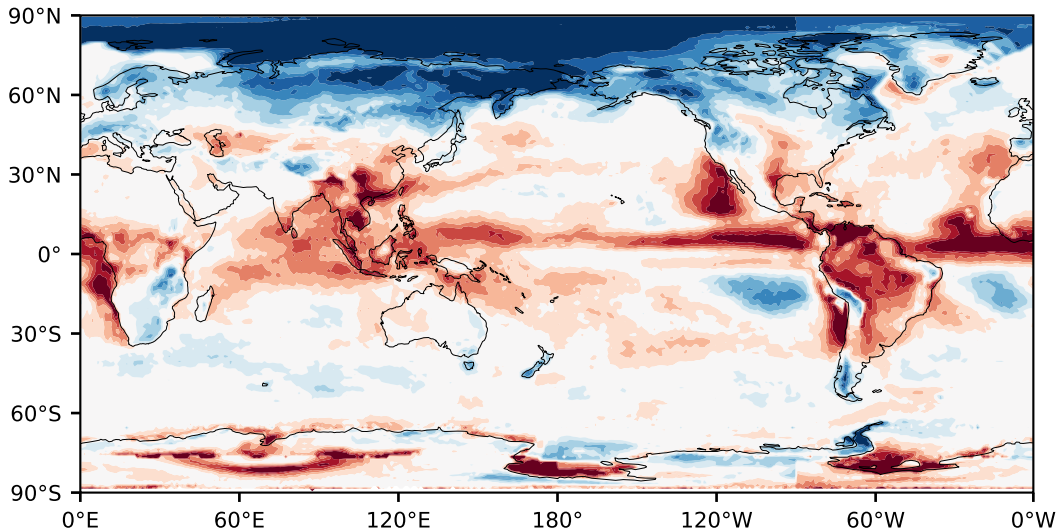

Model - Observations

Max 48.77
Mean -3.23
Min -77.81

RMSE 13.04
CORR 0.85