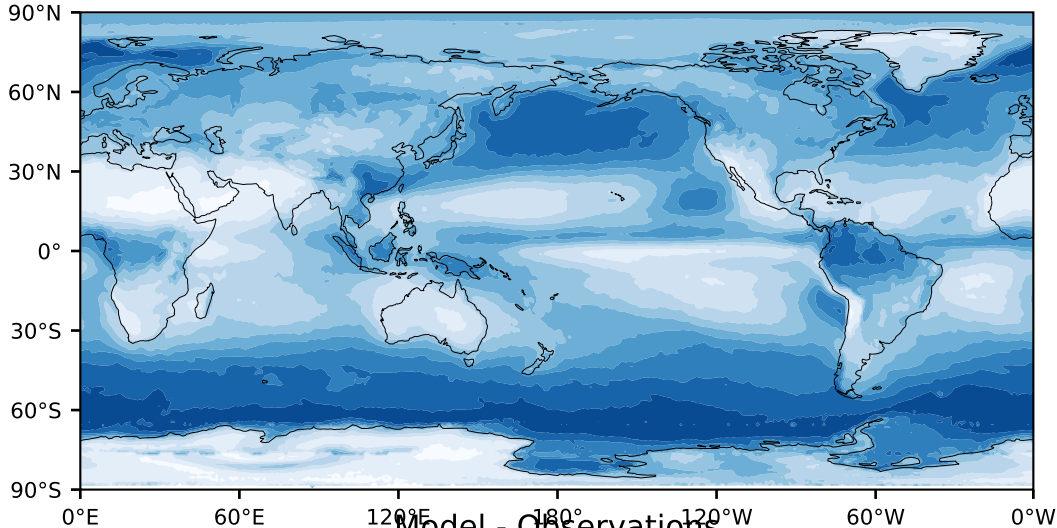

MODIS Simulator (None)

%

Max 95.67  
Mean 46.90  
Min 1.25

Model - Observations